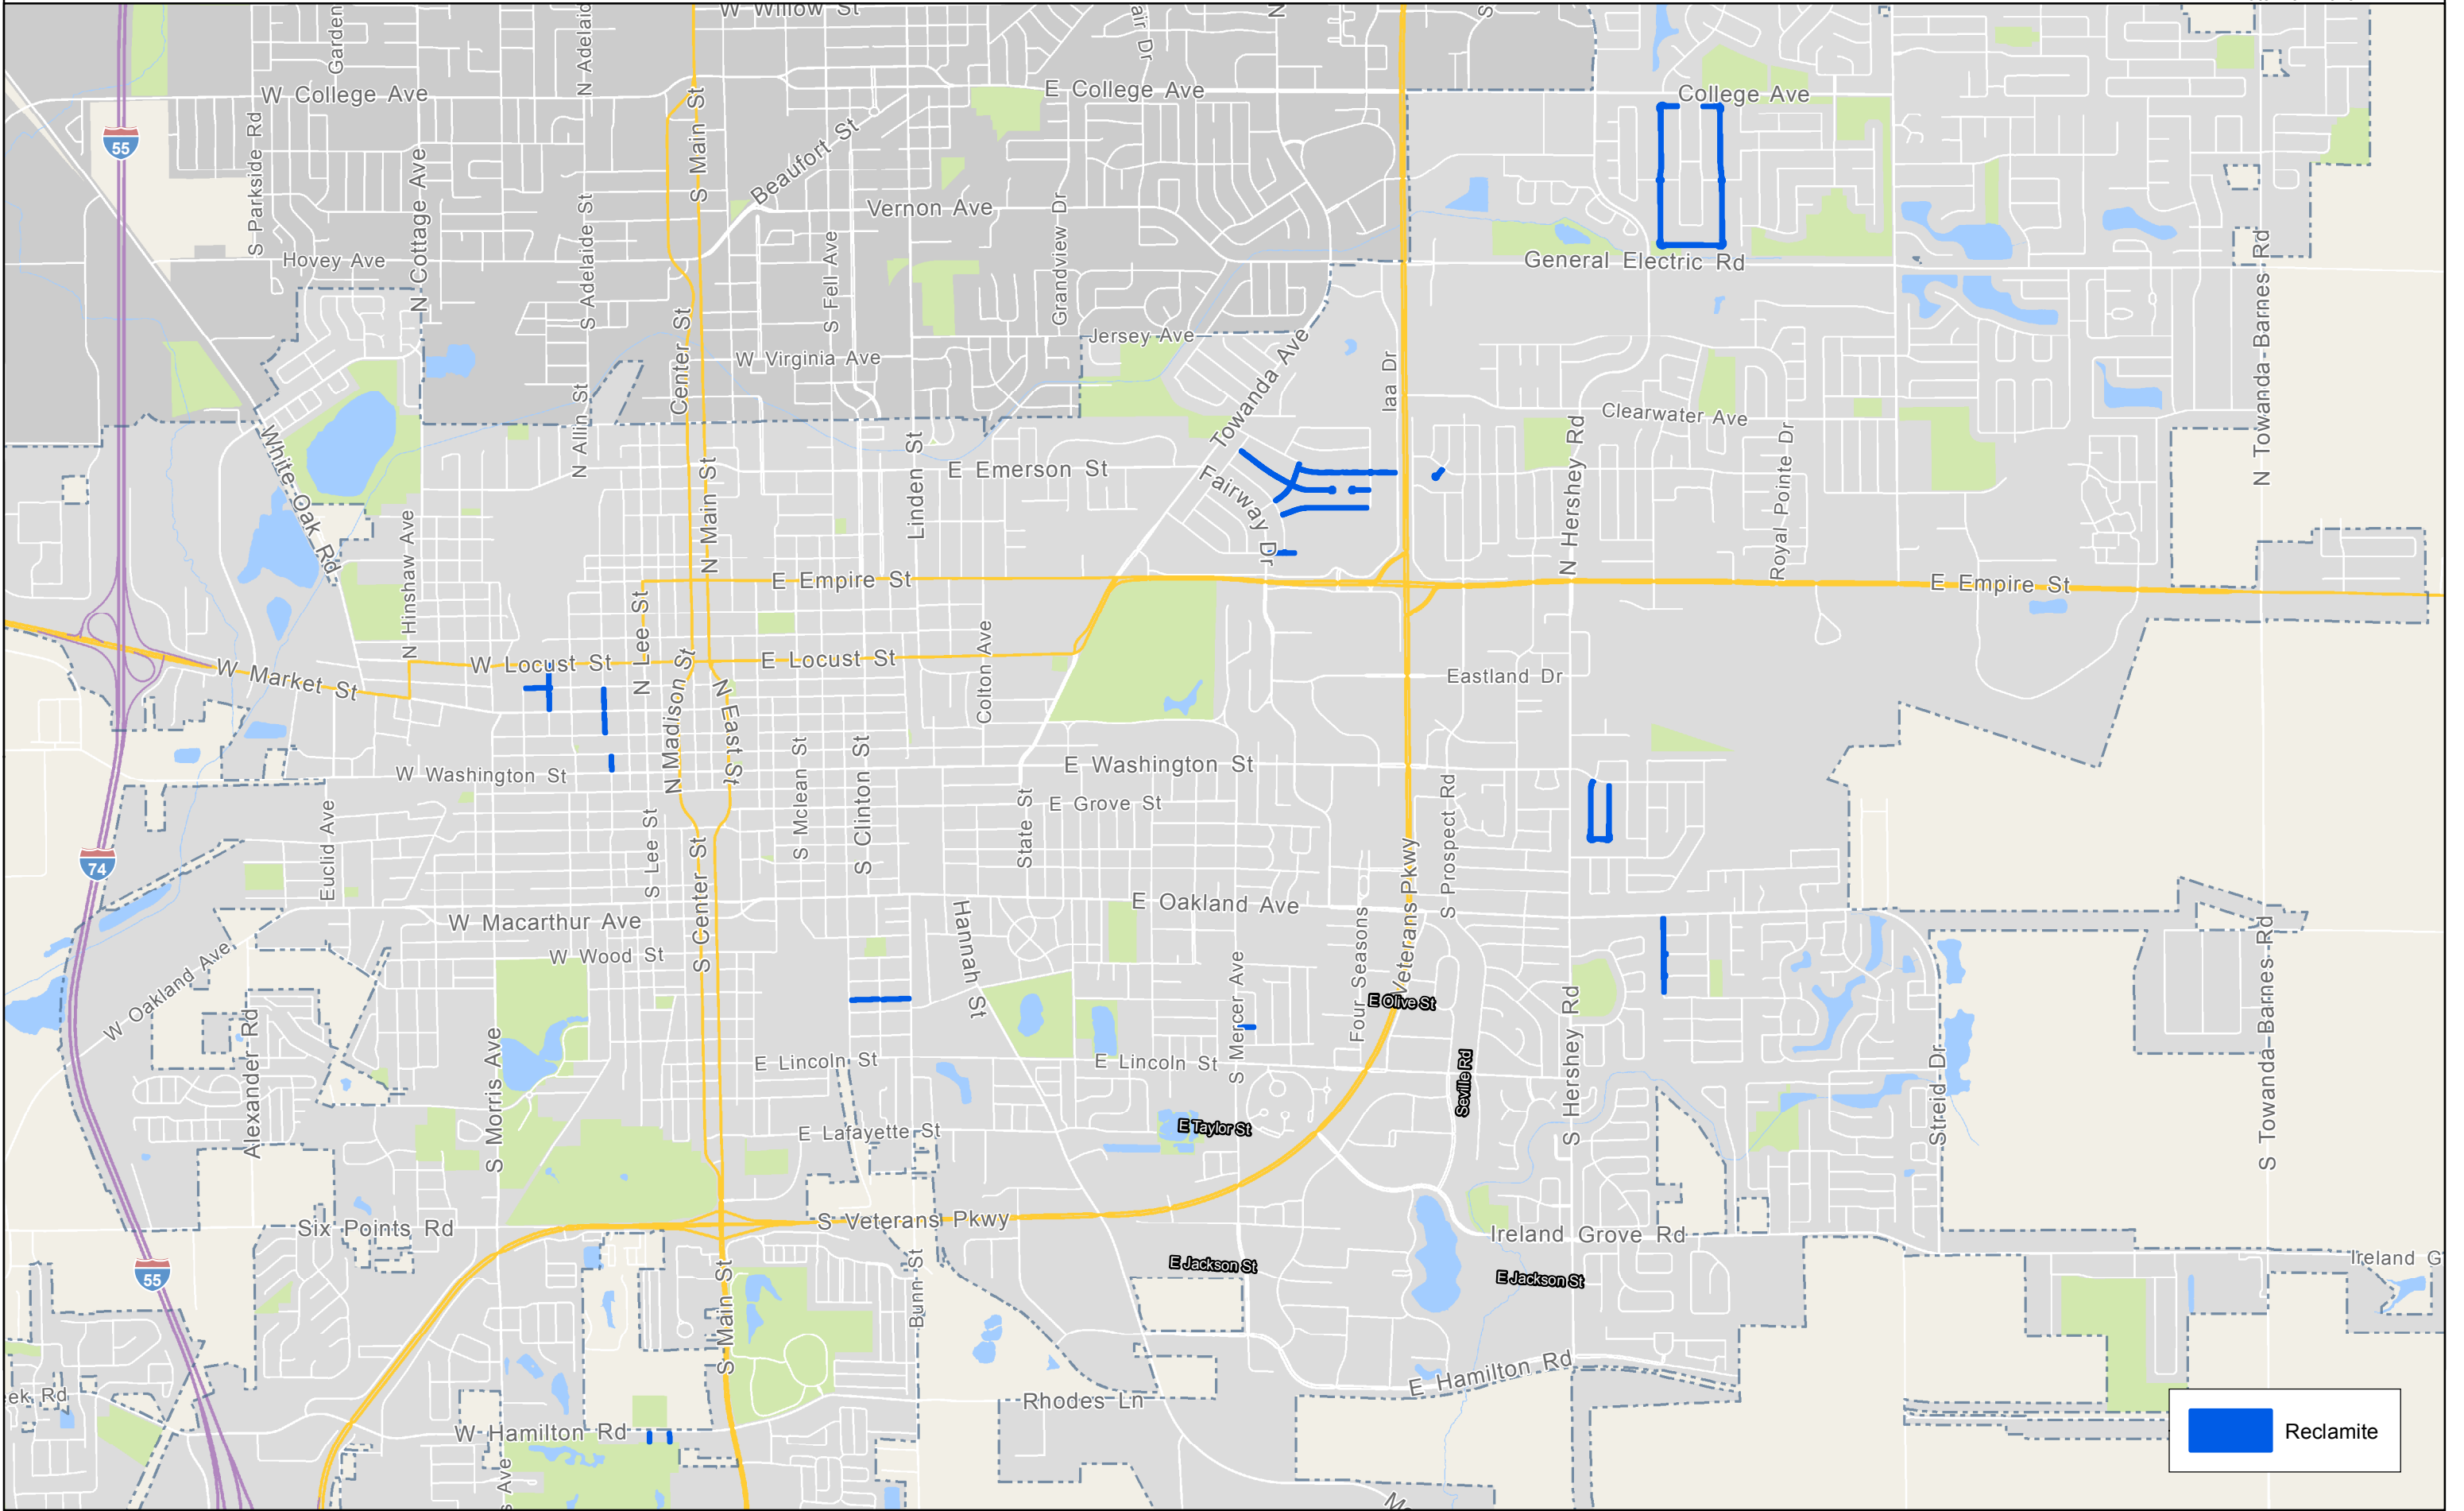

Reclamite

0 2,375 4,750
Feet

Date: 10/1/2019

Reclamite