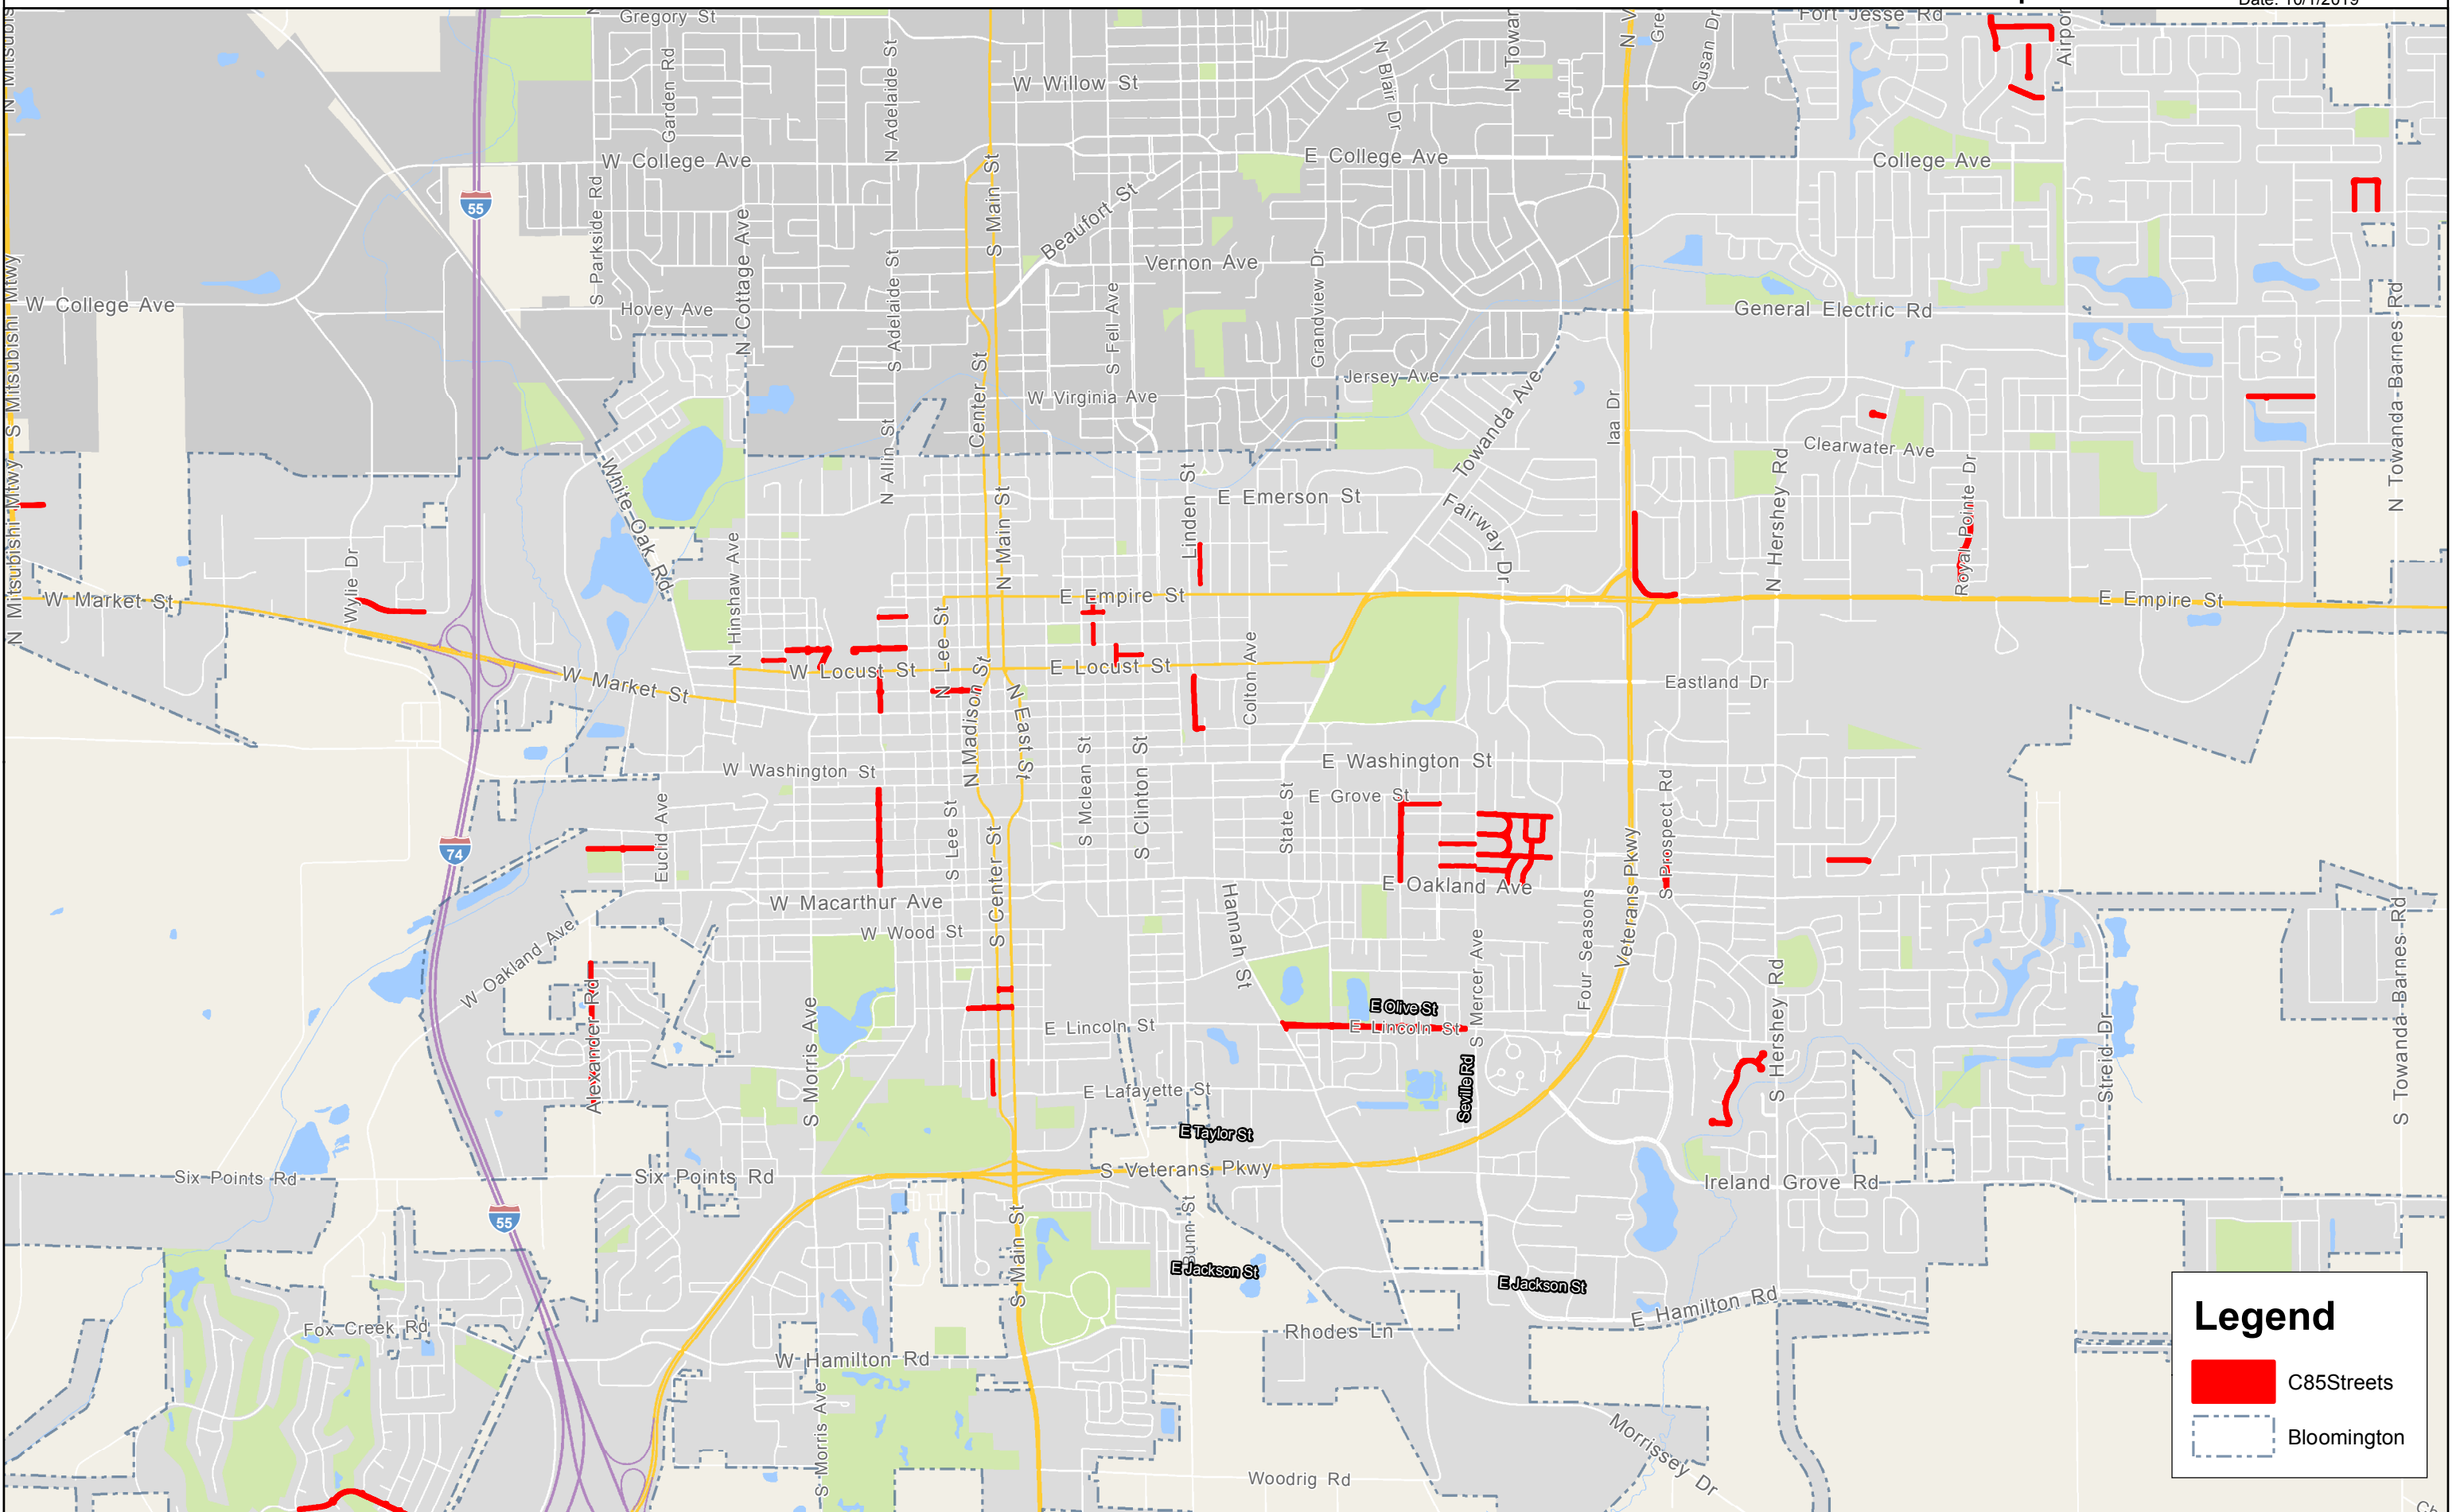

C85 Streets

0 2,650 5,300
Feet

Date: 10/1/2019

Legend

- C85Streets
- Bloomington